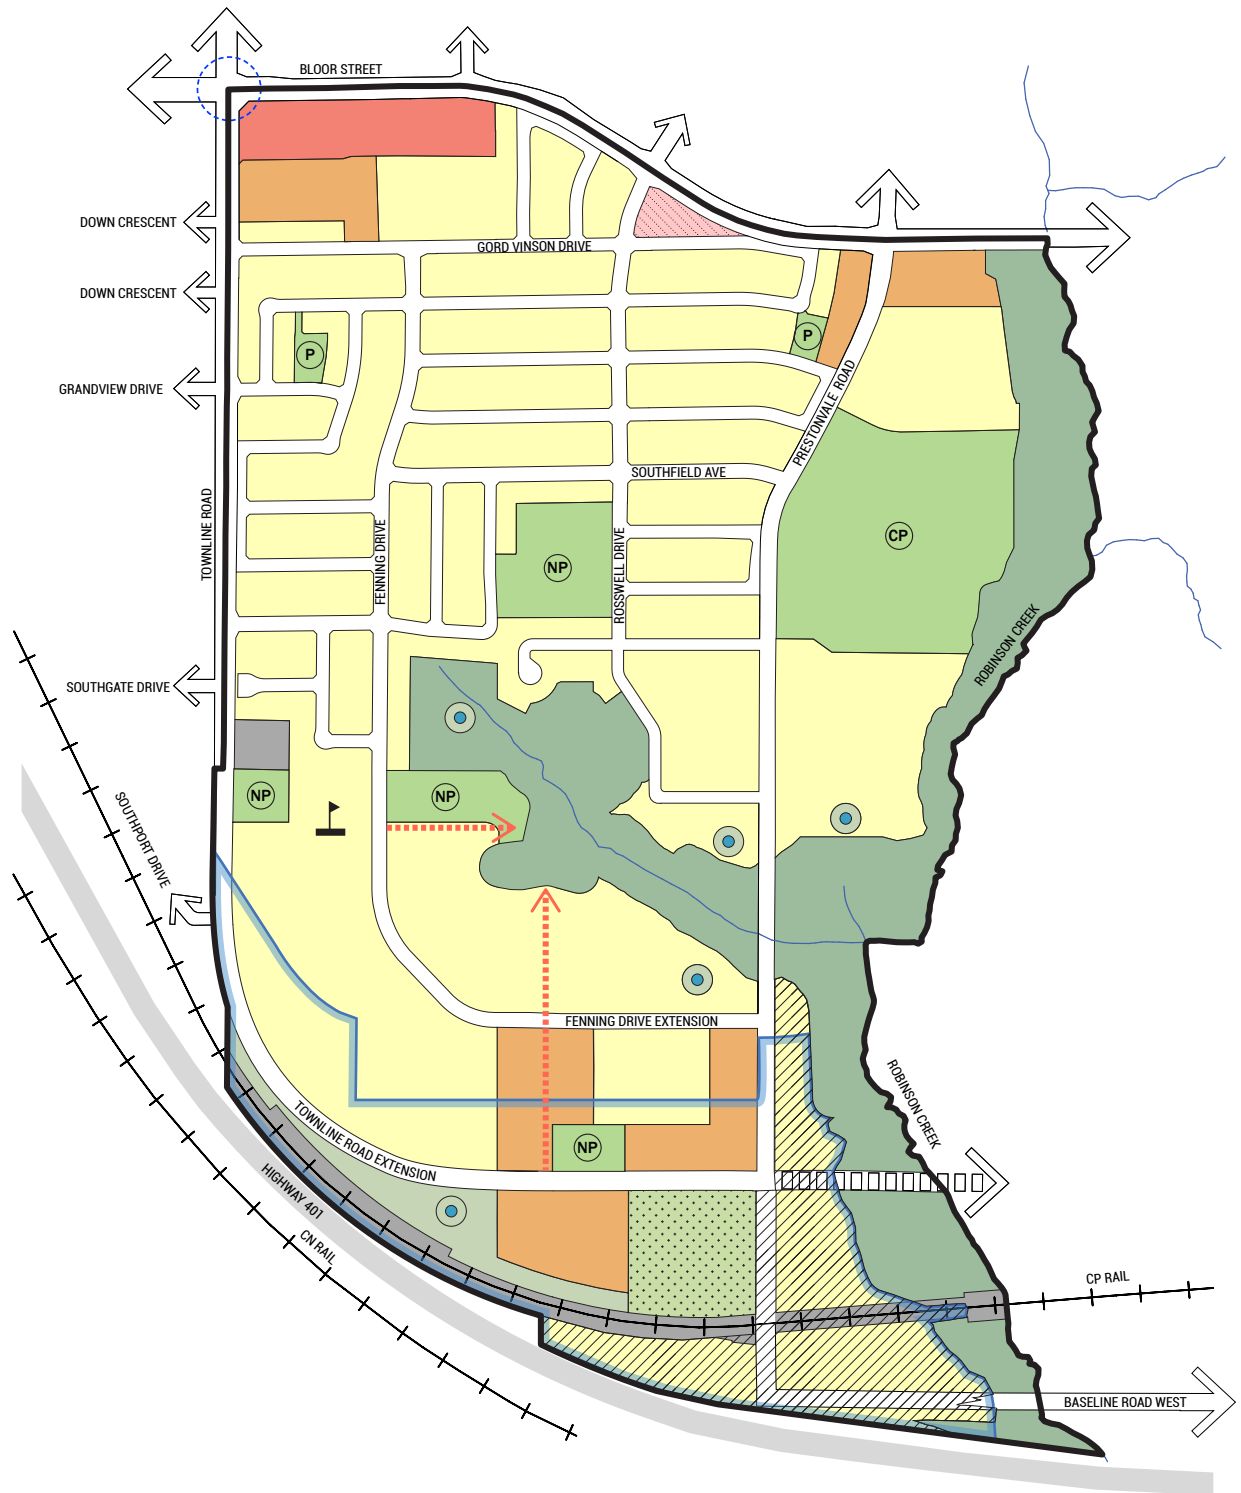

Bayview (Southwest Courtice) Secondary Plan

MAY 2021

Schedules

Bayview (Southwest Courtice) Secondary Plan

MAY 2021

LEGEND

- Community Park
- Neighbourhood Park
- Parkette
- Stormwater Management Facilities
- Cemetery
- Other Green Spaces
- Utility
- Low Density Residential
- Medium Density Residential
- High Density Residential
- Neighbourhood Commercial
- Environmental Protection Area
- Special Study Area
- Preferred School Site
- Key View Corridors
- Prominent Intersections
- Former Employment Lands
(Area designated PSEZ and proposed for conversion to permit residential uses)

Schedule A - Land Use

Bayview (Southwest Courtye) Secondary Plan

May 2021

LEGEND

- Open Spaces
- Development Land
- Special Study Area
- Signalized Intersections
- Arterial A
- Arterial B
- Arterial C
- Collector

Schedule B - Road Classification

LEGEND

- Community Park
- Neighbourhood Park
- Parkette
- Stormwater Management Facilities
- Cemetery
- Preferred School Site
- Key Pedestrian Connections
**Trail Connections are Conceptual*
- Environmental Protection Area
- Other Green Spaces

Schedule C - Open Space Network

Appendices

Bayview (Southwest Courtice) Secondary Plan

MAY 2021

Appendix A

Bayview (Southwest Courtice) Urban Design & Sustainability Guidelines

MAY 2021

Separate Document