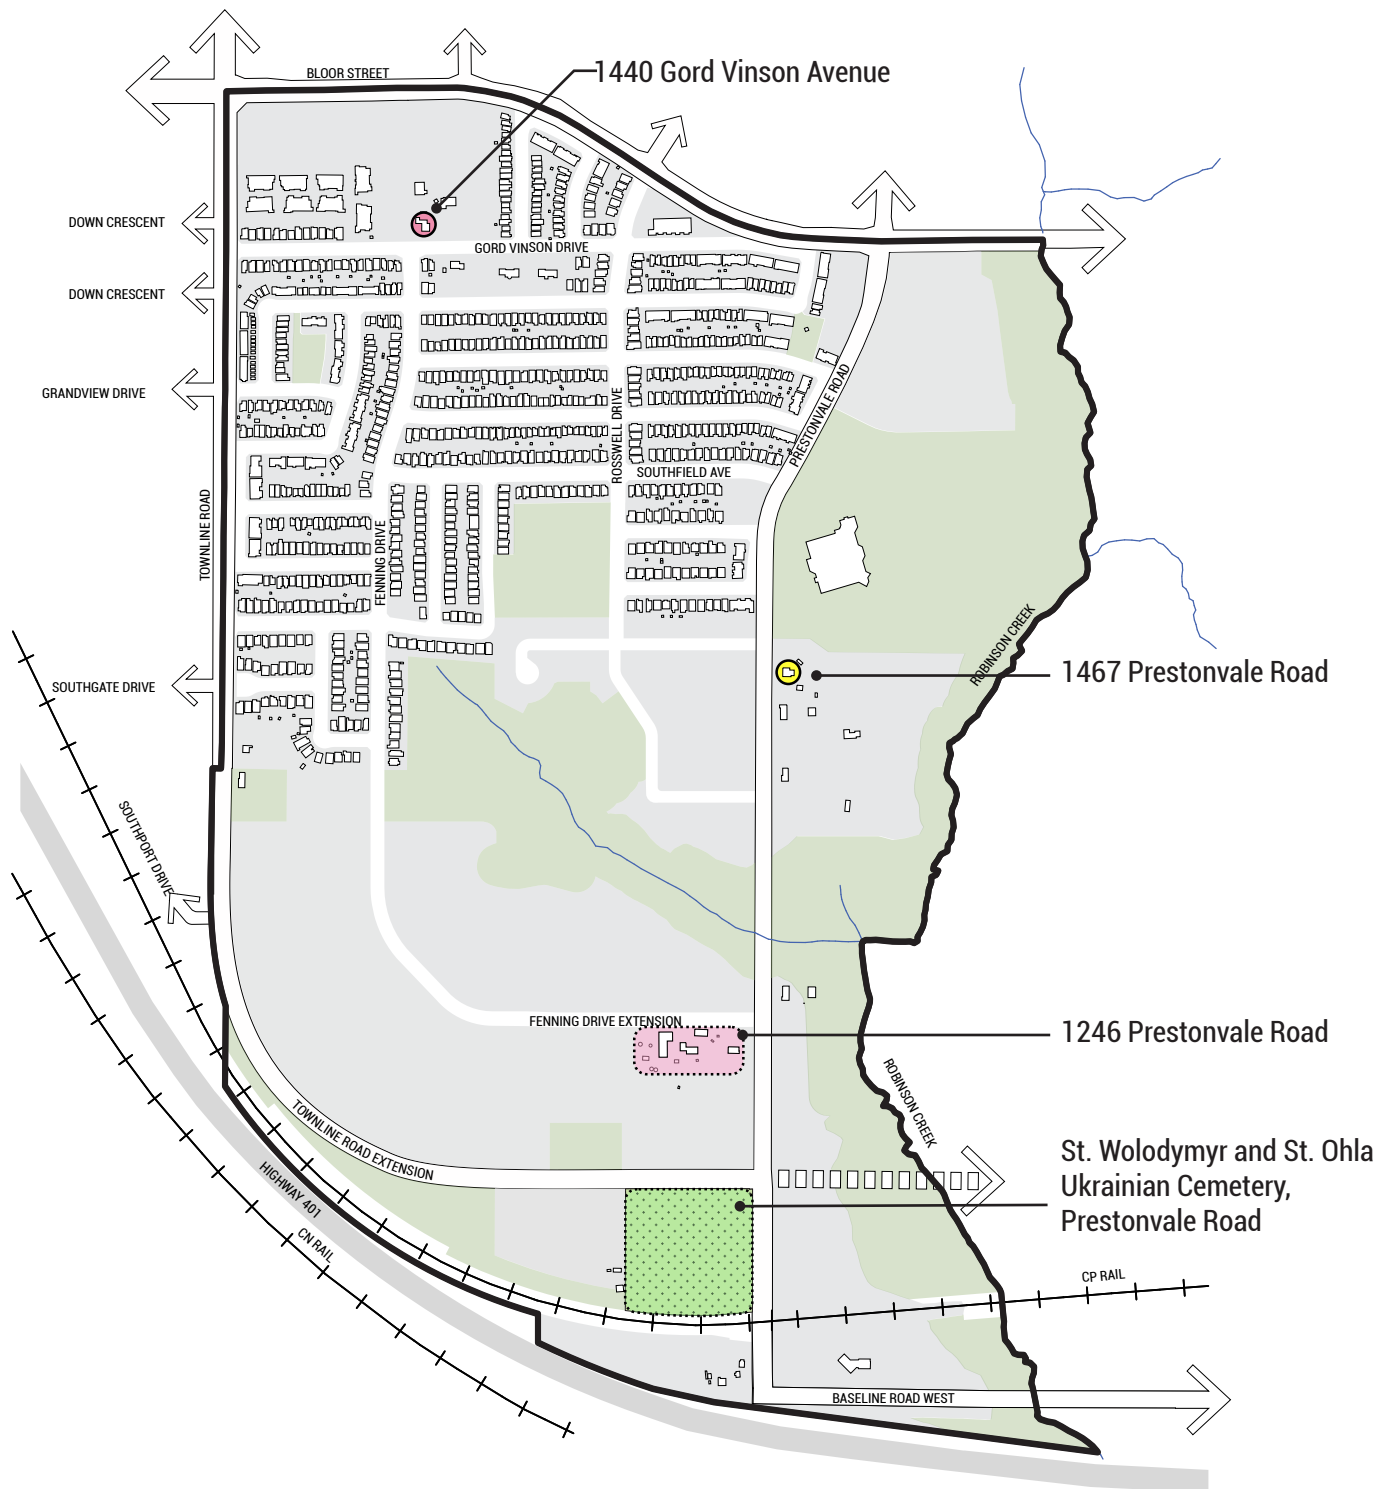

LEGEND

Properties with Cultural Heritage Value or Interest

- Designated Under Part IV of Ontario Heritage Act
- Listed on Municipal Heritage Register
- Properties on Clarington Cultural Heritage Resources List
- Landscapes with Potential Cultural Heritage Value or Interest

Appendix C - Cultural Heritage