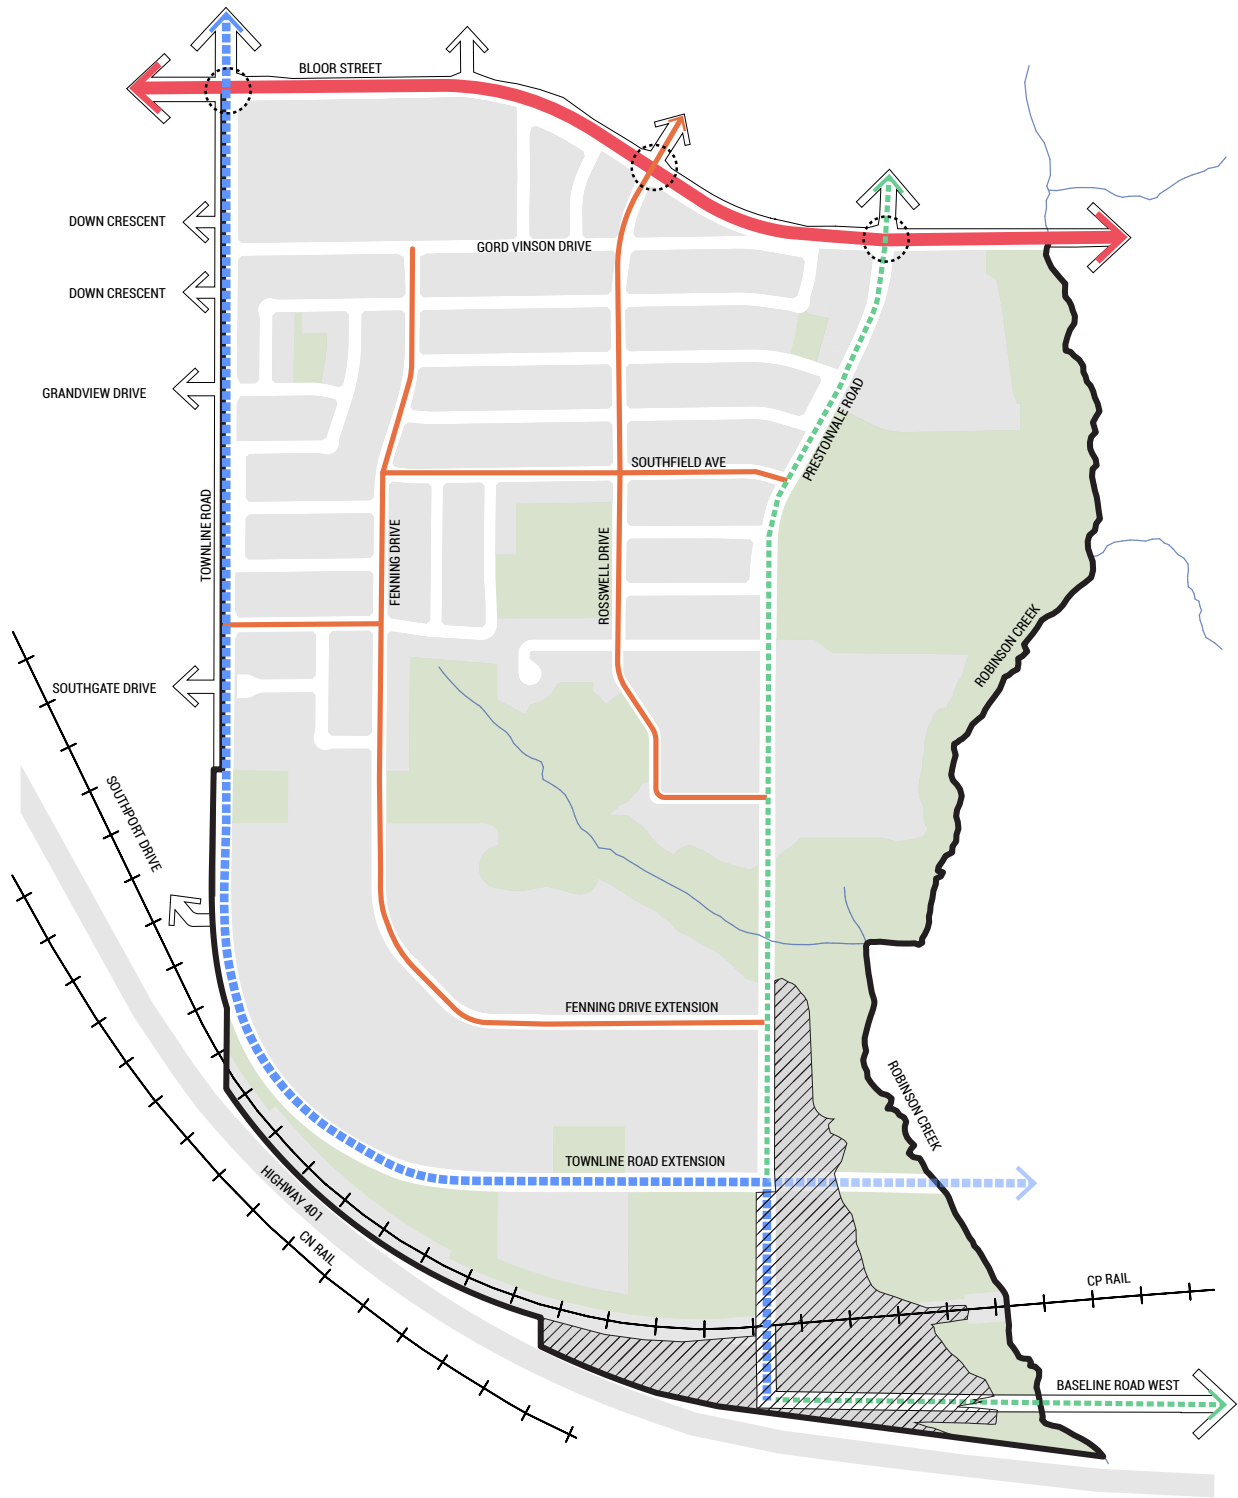

Bayview (Southwest Courtice) Secondary Plan

MAY 2021

Schedules

Bayview (Southwest Courtice) Secondary Plan

MAY 2021

LEGEND

- Community Park
- Neighbourhood Park
- Parkette
- Stormwater Management Facilities
- Cemetery
- Other Green Spaces
- Utility
- Low Density Residential
- Medium Density Residential
- High Density Residential
- Neighbourhood Commercial
- Environmental Protection Area
- Special Study Area
- Preferred School Site
- Key View Corridors
- Prominent Intersections
- Former Employment Lands
(Area designated PSEZ and proposed for conversion to permit residential uses)

Schedule A - Land Use

Bayview (Southwest Courtye) Secondary Plan

May 2021

LEGEND

- Open Spaces
- Development Land
- Special Study Area
- Signalized Intersections
- Arterial A
- Arterial B
- Arterial C
- Collector

Schedule B - Road Classification

LEGEND

- Community Park
- Neighbourhood Park
- Parkette
- Stormwater Management Facilities
- Cemetery
- Preferred School Site
- Key Pedestrian Connections
**Trail Connections are Conceptual*
- Environmental Protection Area
- Other Green Spaces

Schedule C - Open Space Network

Appendices

Bayview (Southwest Courtice) Secondary Plan

MAY 2021

Appendix A

Bayview (Southwest Courtice) Urban Design & Sustainability Guidelines

MAY 2021

Separate Document