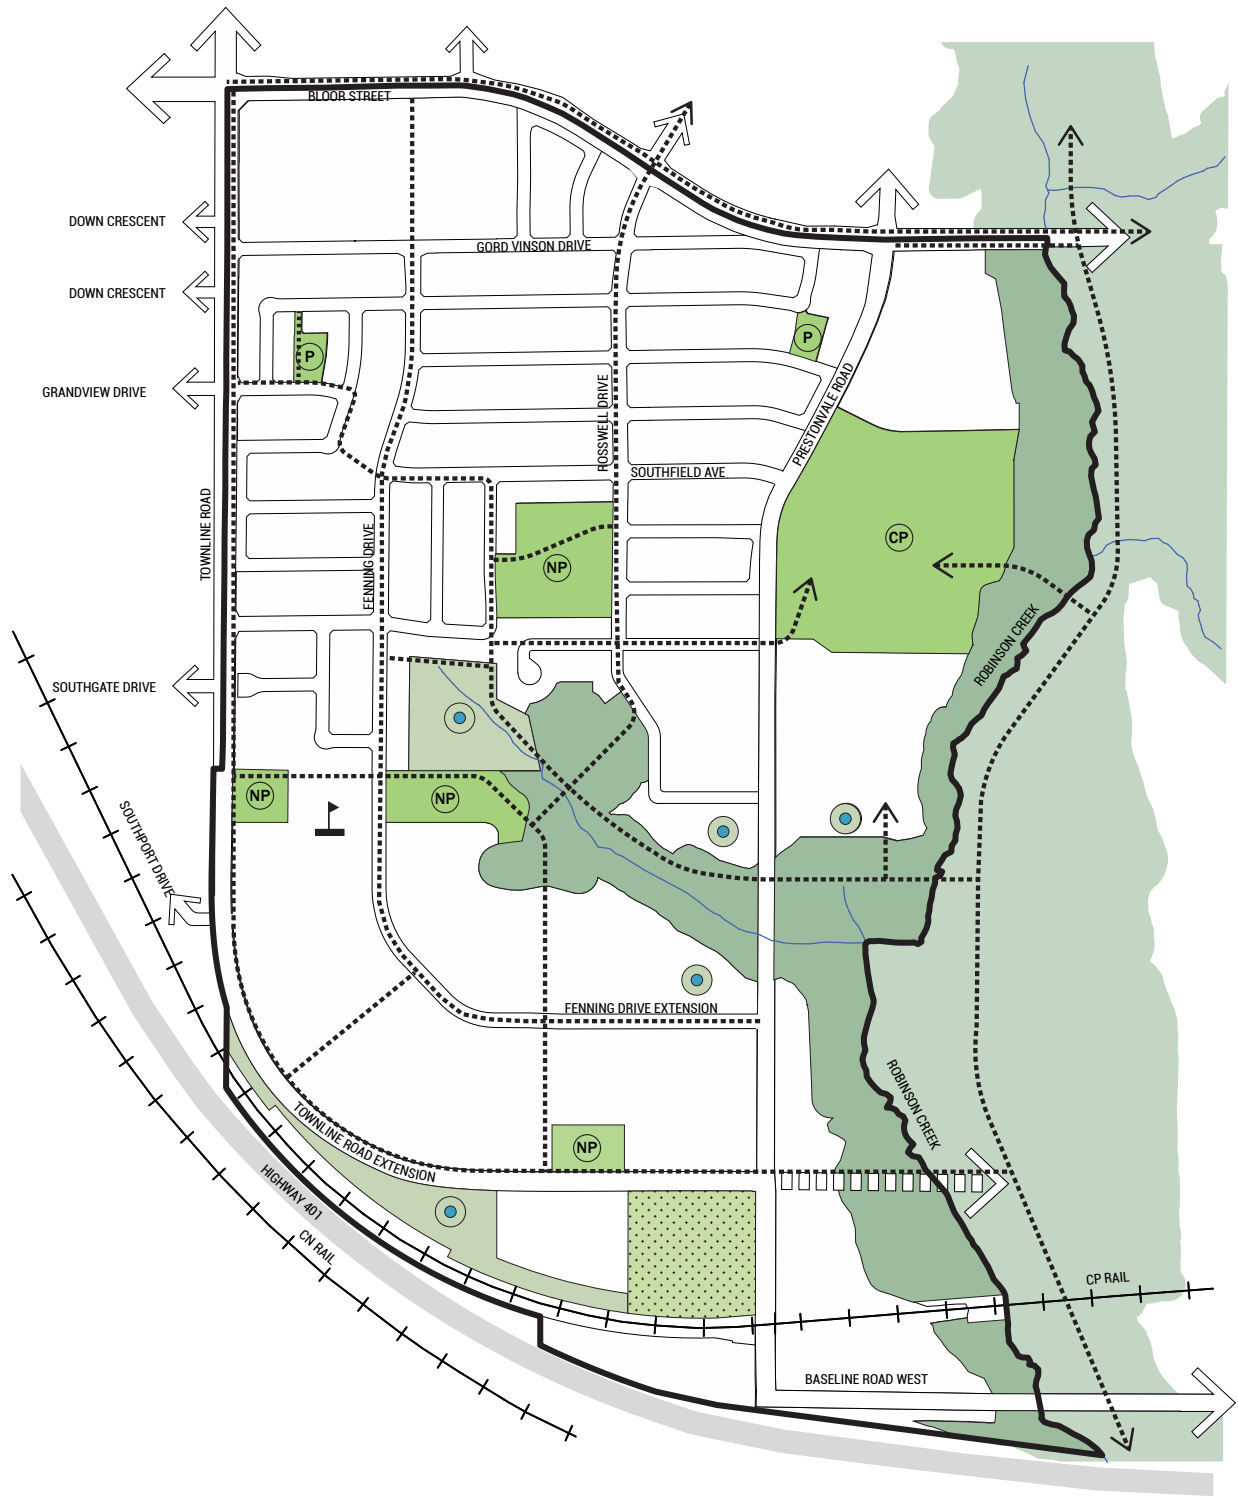

Bayview (Southwest Courtice) Secondary Plan

MAY 2021

Schedules

Bayview (Southwest Courtice) Secondary Plan

MAY 2021

LEGEND

- Community Park
- Neighbourhood Park
- Parkette
- Stormwater Management Facilities
- Cemetery
- Other Green Spaces
- Utility
- Low Density Residential
- Medium Density Residential
- High Density Residential
- Neighbourhood Commercial
- Environmental Protection Area
- Special Study Area
- Preferred School Site
- Key View Corridors
- Prominent Intersections
- Former Employment Lands
(Area designated PSEZ and proposed for conversion to permit residential uses)

Schedule A - Land Use

Bayview (Southwest Courtye) Secondary Plan

May 2021

LEGEND

- Open Spaces
- Development Land
- Special Study Area
- Signalized Intersections
- Arterial A
- Arterial B
- Arterial C
- Collector

Schedule B - Road Classification

LEGEND

- Community Park
- Neighbourhood Park
- Parkette
- Stormwater Management Facilities
- Cemetery
- Preferred School Site
- Key Pedestrian Connections
**Trail Connections are Conceptual*
- Environmental Protection Area
- Other Green Spaces

Schedule C - Open Space Network

Appendices

Bayview (Southwest Courtice) Secondary Plan

MAY 2021

Appendix A

Bayview (Southwest Courtice) Urban Design & Sustainability Guidelines

MAY 2021

Separate Document