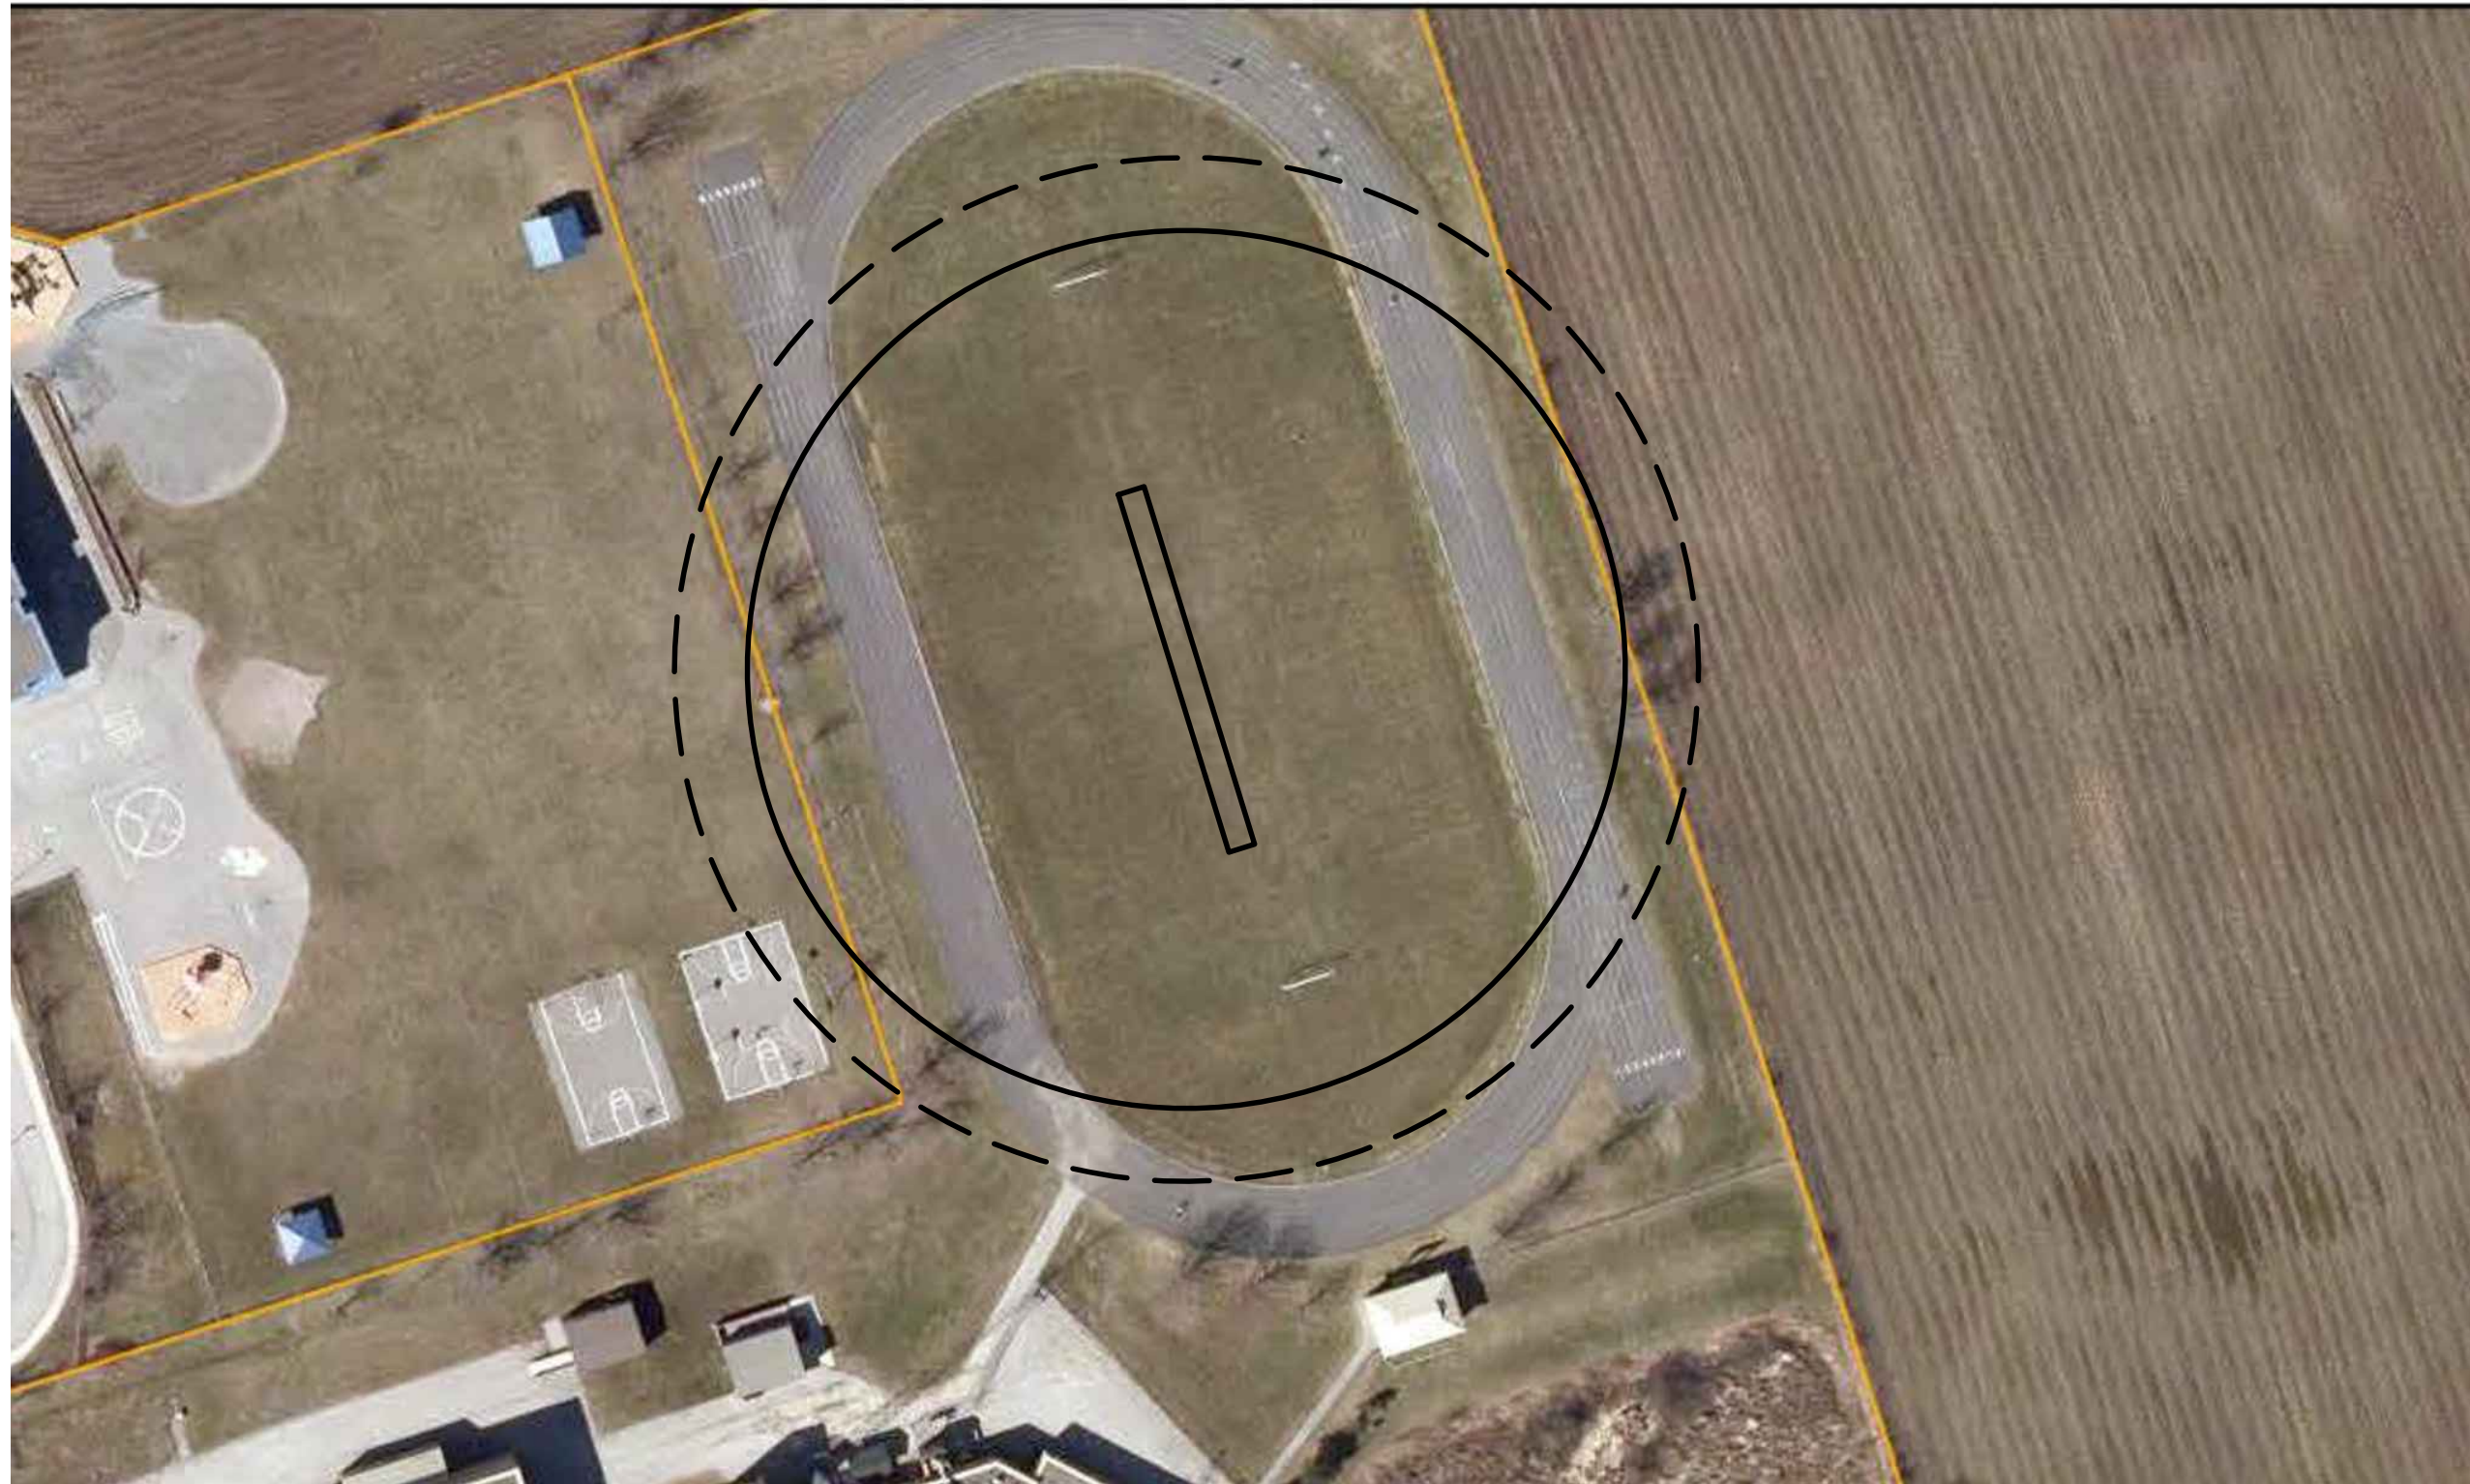

Property Search Map

SITE PLAN

LEGEND

Clarington

PROJECT:

CRICKET PITCH
FACILITY FIT ANALYSIS

DRAWING:

HOLY TRINITY SCHOOL

DRAWN BY :	CHECKED BY :	PROJECT
AJ		
DESIGNED BY :	APPROVED BY :	DRAWING No.
AJ		SK1
SCALE :	DATE :	
AS SHOWN	NOV 2021	